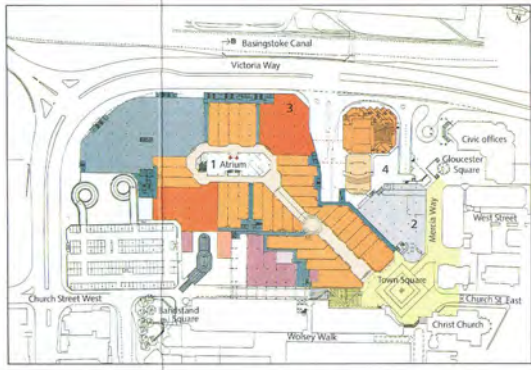

Planning

1. **Upper Concourse**
2. Mall
   - Major department store
   - Chain stores
   - Speciality shops
   - Library
   - Rhoda McGaw Theatre
   - Theatre
   - Open areas
1. Food Court and Market Food Hall, Lower Concourse
  2. Cinemas and Function Suite, 1st floor
  3. Nightclub and Discotheque, 1st floor
  4. Health and Beauty, off Mercia Way

Committee at its meeting on 1 November, work on site can commence early in the New Year.